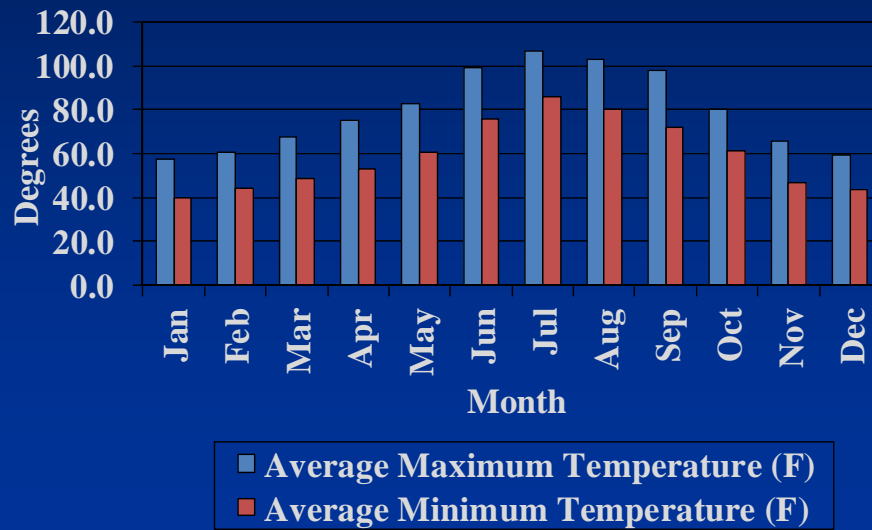

# Quality of Life

Average Monthly Temperature (2010)

Average Rainfall (2010)

Source: National Weather Service