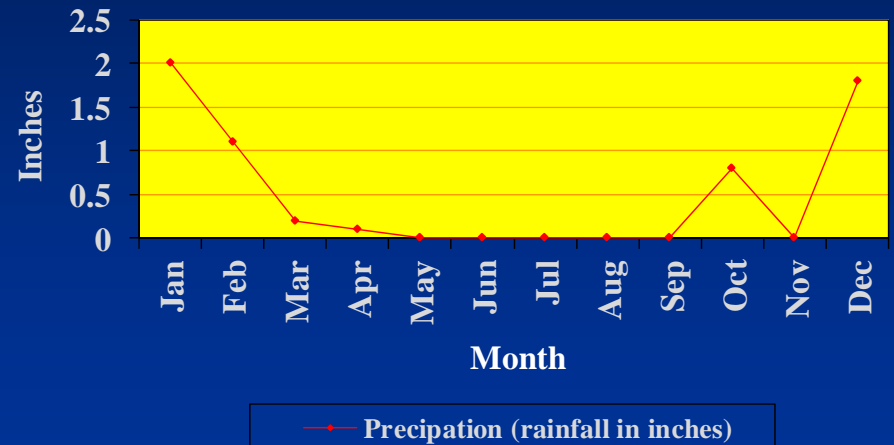

# Quality of Life

Average Monthly Temperature (2010)

Average Rainfall (2010)

Source: National Weather Service